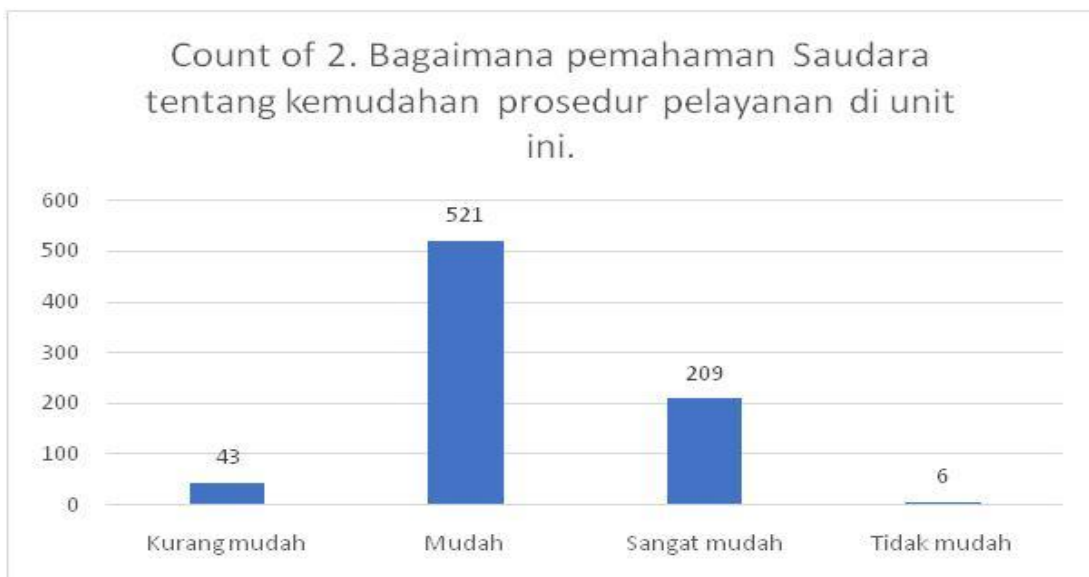

Skor nomor 9 = $1997/524 = 3,81$

SCORE GABUNGAN = $30,85/9 = 3,43$

$3,43/4 = 86\% = B$

3.3 SKM Penerimaan Peserta Didik

n = 421+358=779

Skor nomor 1 = $2519/779 = 3,23$

Skor nomor 2 = $2491/779 = 3,19$

Skor nomor 3 = $2418/779 = 3,10$