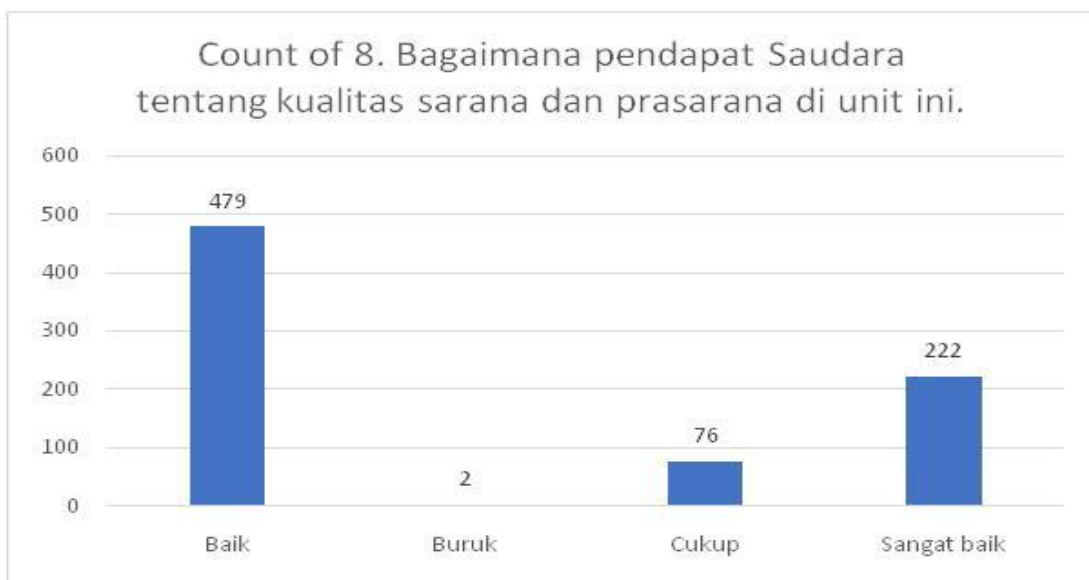

Skor nomor 4 = $2810/779 = 3,61$

Skor nomor 5 = $2538/779 = 3,25$

Skor nomor 6 = $2574/779 = 3,3$

Skor nomor 7 = $2600/779 = 3,34$

Skor nomor 8 = $2479/779 = 3,18$

Skor nomor 9 = $2850/779 = 3,66$

SCORE GABUNGAN = $29,86/9 = 3,32$