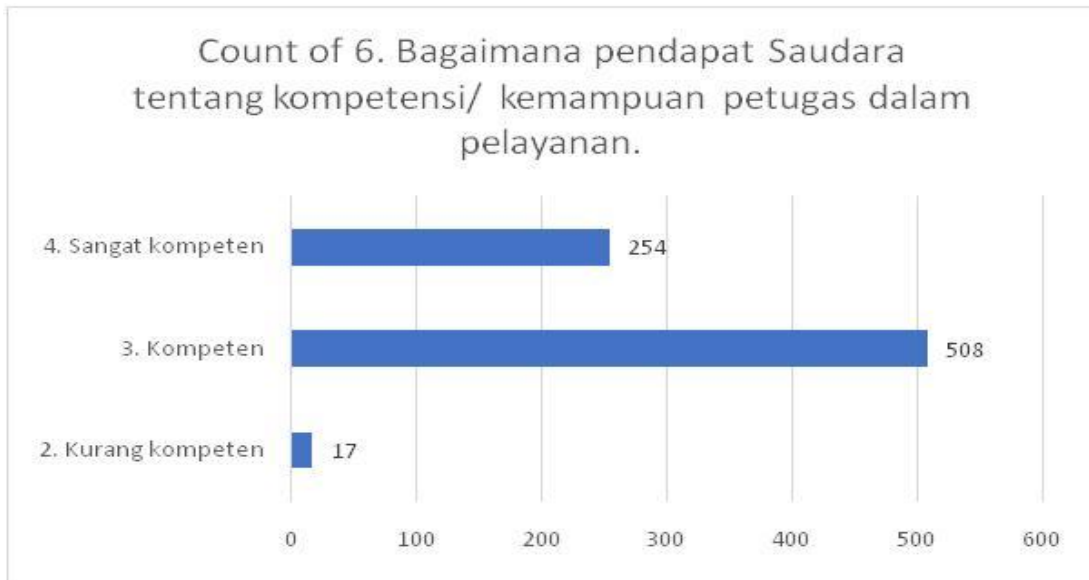

Skor nomor 6 = $2574/779 = 3,3$