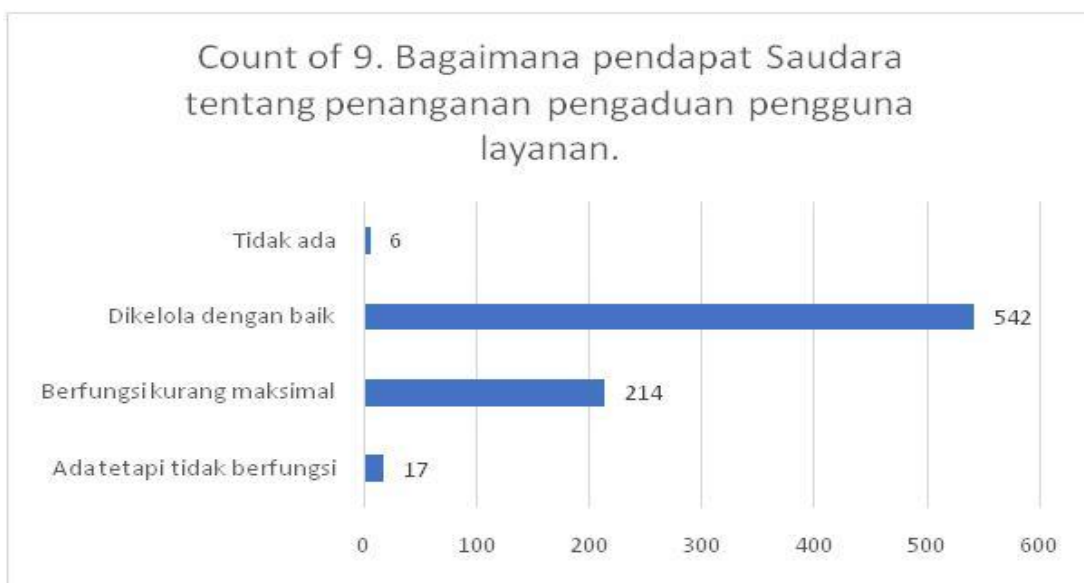

Skor nomor 4 = $2810/779 = 3,61$

Skor nomor 5 = $2538/779 = 3,25$

Skor nomor 6 = $2574/779 = 3,3$

Skor nomor 7 = $2600/779 = 3,34$

Skor nomor 8 = $2479/779 = 3,18$

Skor nomor 9 = $2850/779 = 3,66$

SCORE GABUNGAN = $29,86/9 = 3,32$