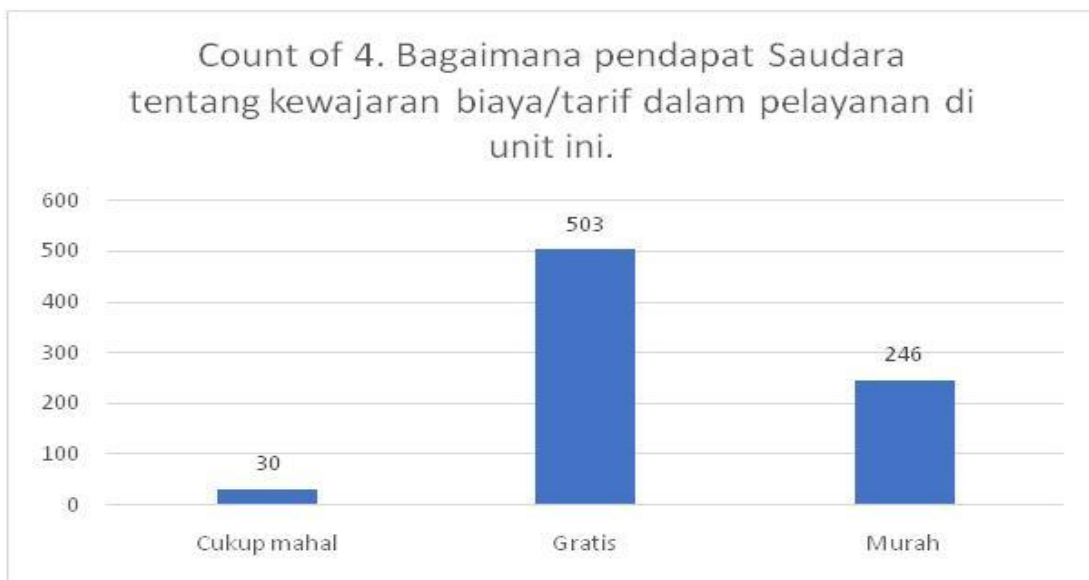

Skor nomor 9 = $1997/524 = 3,81$

SCORE GABUNGAN = $30,85/9 = 3,43$

$3,43/4 = 86\% = B$

3.3 SKM Penerimaan Peserta Didik

n = 421+358=779

Skor nomor 1 = $2519/779 = 3,23$

Skor nomor 2 = $2491/779 = 3,19$

Skor nomor 3 = $2418/779 = 3,10$