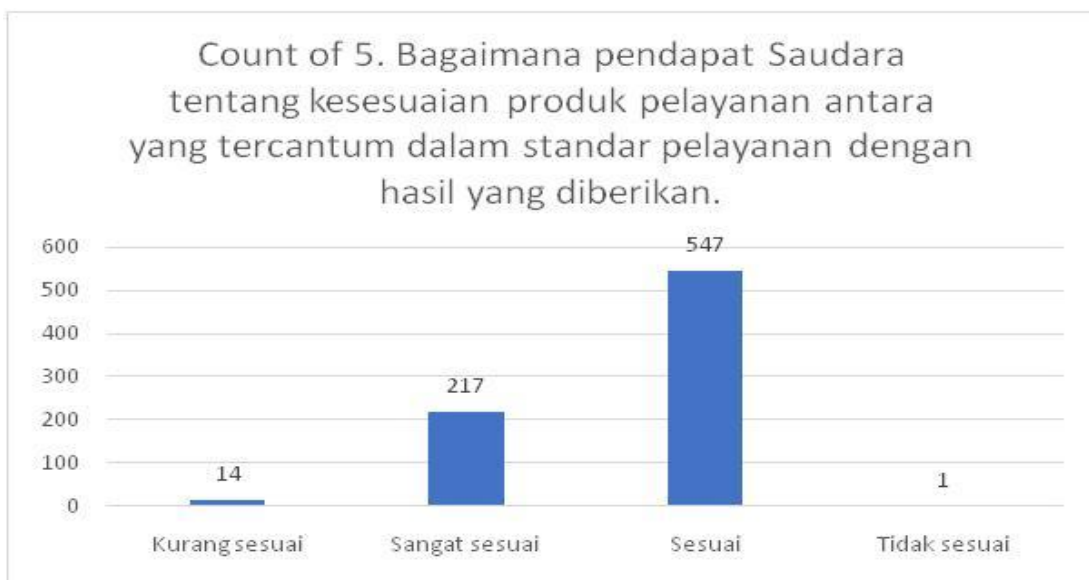

Skor nomor 5 = $2538/779 = 3,25$