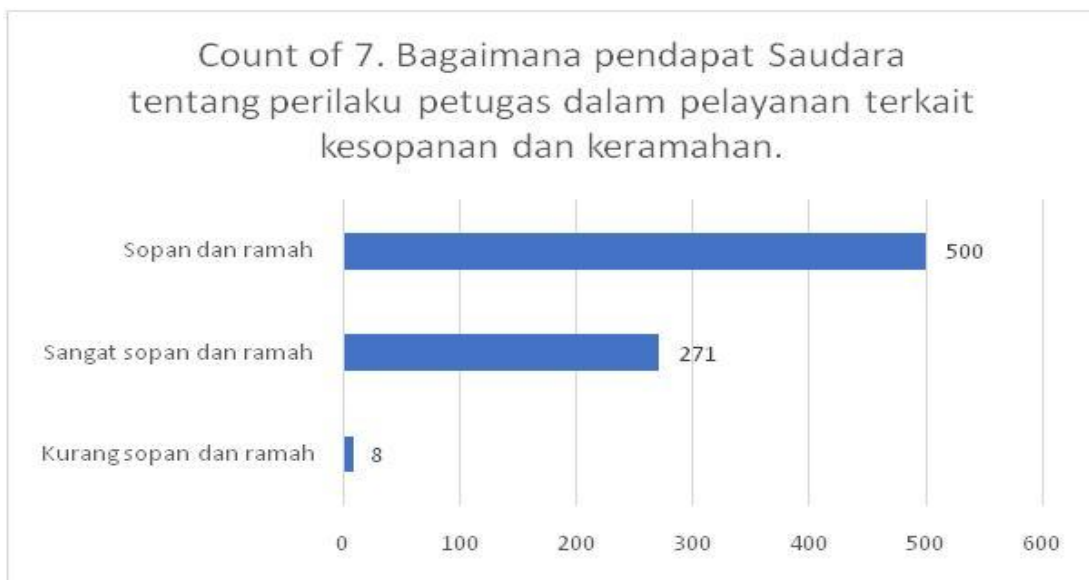

Skor nomor 7 = $2600/779 = 3,34$