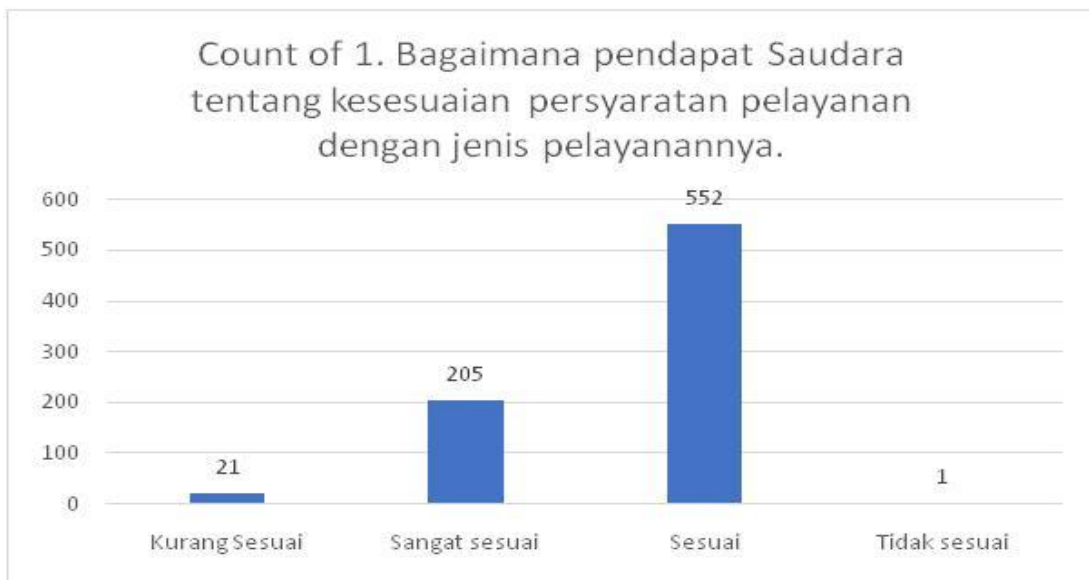

Skor nomor 9 = $1997/524 = 3,81$

SCORE GABUNGAN = $30,85/9 = 3,43$

$3,43/4 = 86\% = B$

3.3 SKM Penerimaan Peserta Didik

n = 421+358=779

Skor nomor 1 = $2519/779 = 3,23$

Skor nomor 2 = $2491/779 = 3,19$

Skor nomor 3 = $2418/779 = 3,10$